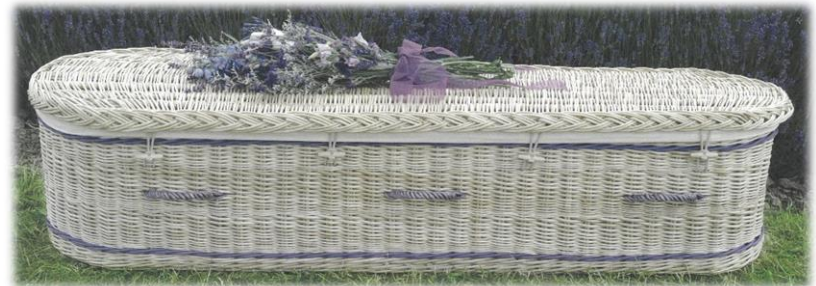

Coloured Willow

Coloured	£ 995.00
Rainbow	£1085.00
Classic White	£1090.00