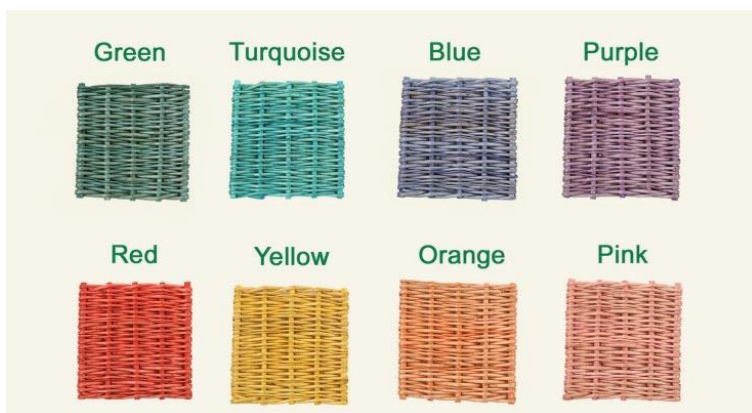

Personalisation

Alternative Colour Options of Caskets